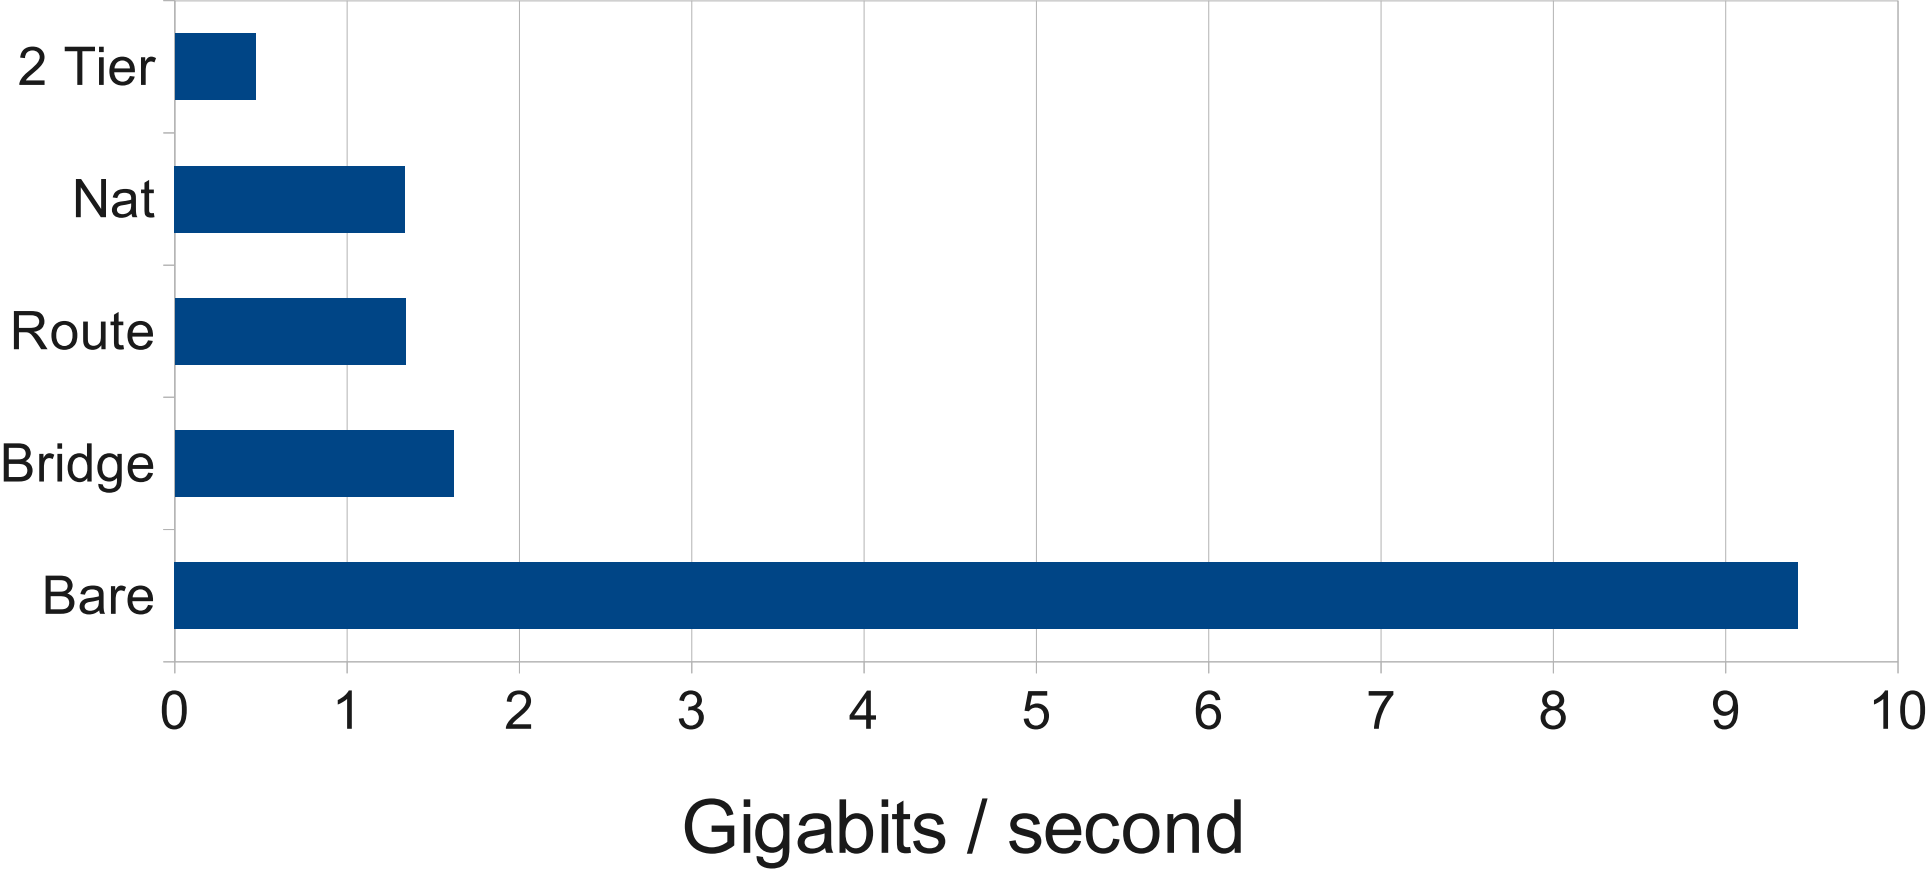

Virtualized Networking Performance

Router Benchmark RFC2544

Virtualized Router Benchmark

1 Gigabit bi-directional forwarding

TCP throughput over 10GB Ethernet

Multithread benchmark

Multiple Queue HW or SW