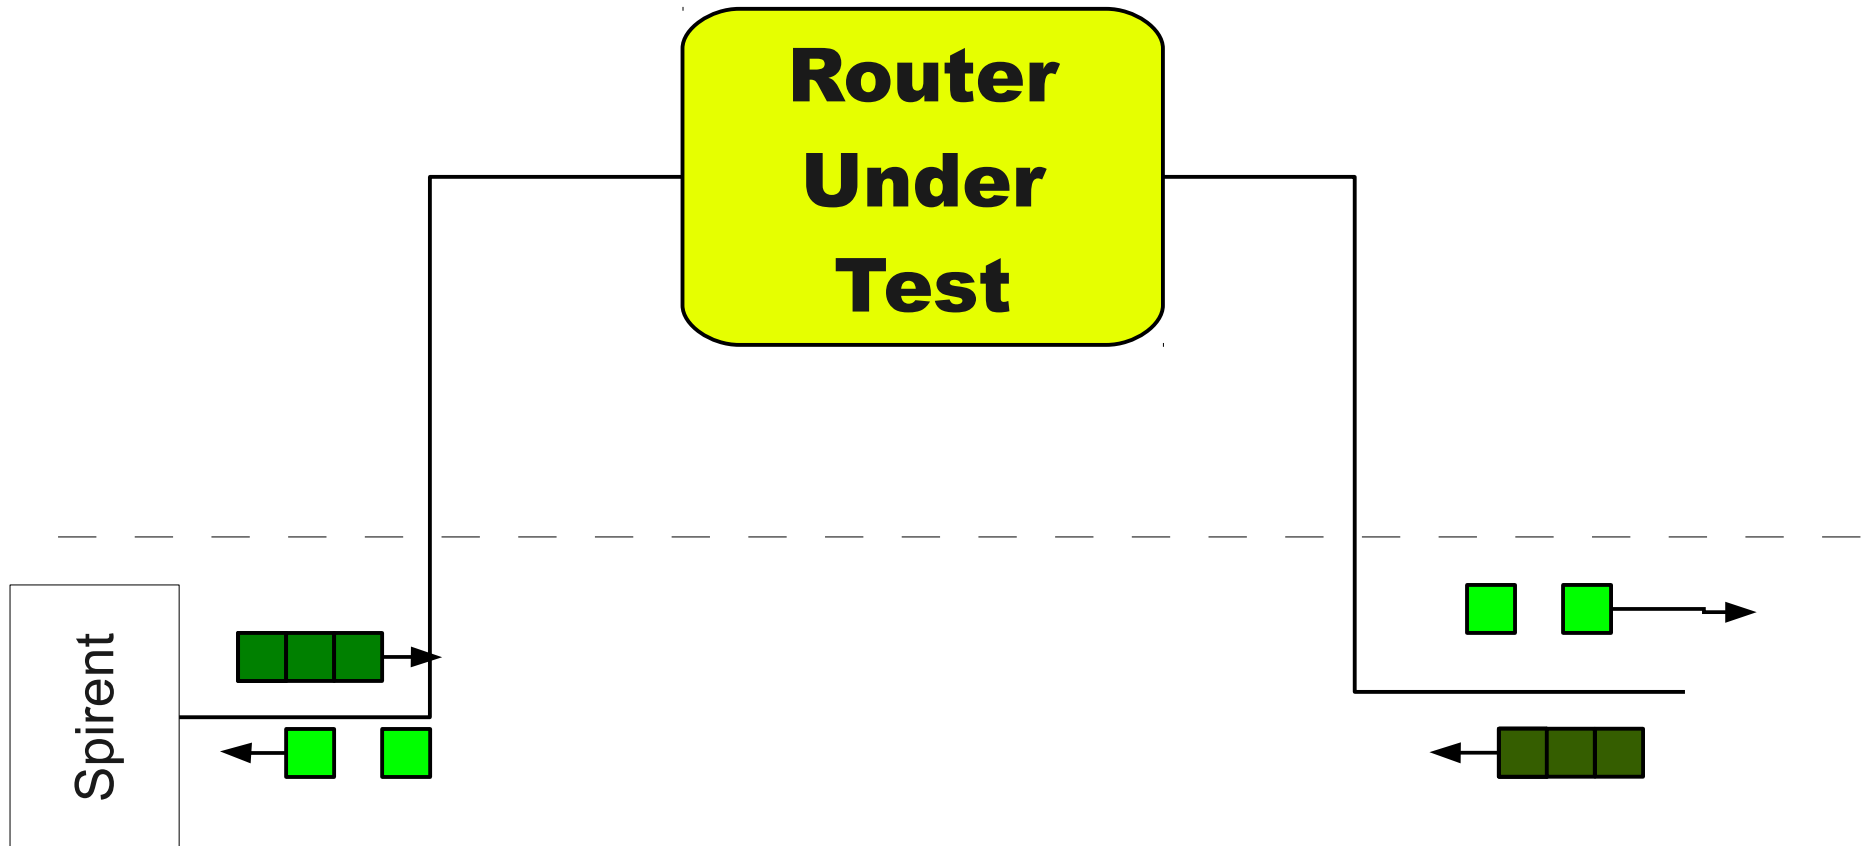

Virtualized Networking Performance

Router Benchmark RFC2544

Virtualized Router Benchmark

1 Gigabit bi-directional forwarding

TCP throughput over 10GB Ethernet

Multithread benchmark

Multiple Queue HW or SW