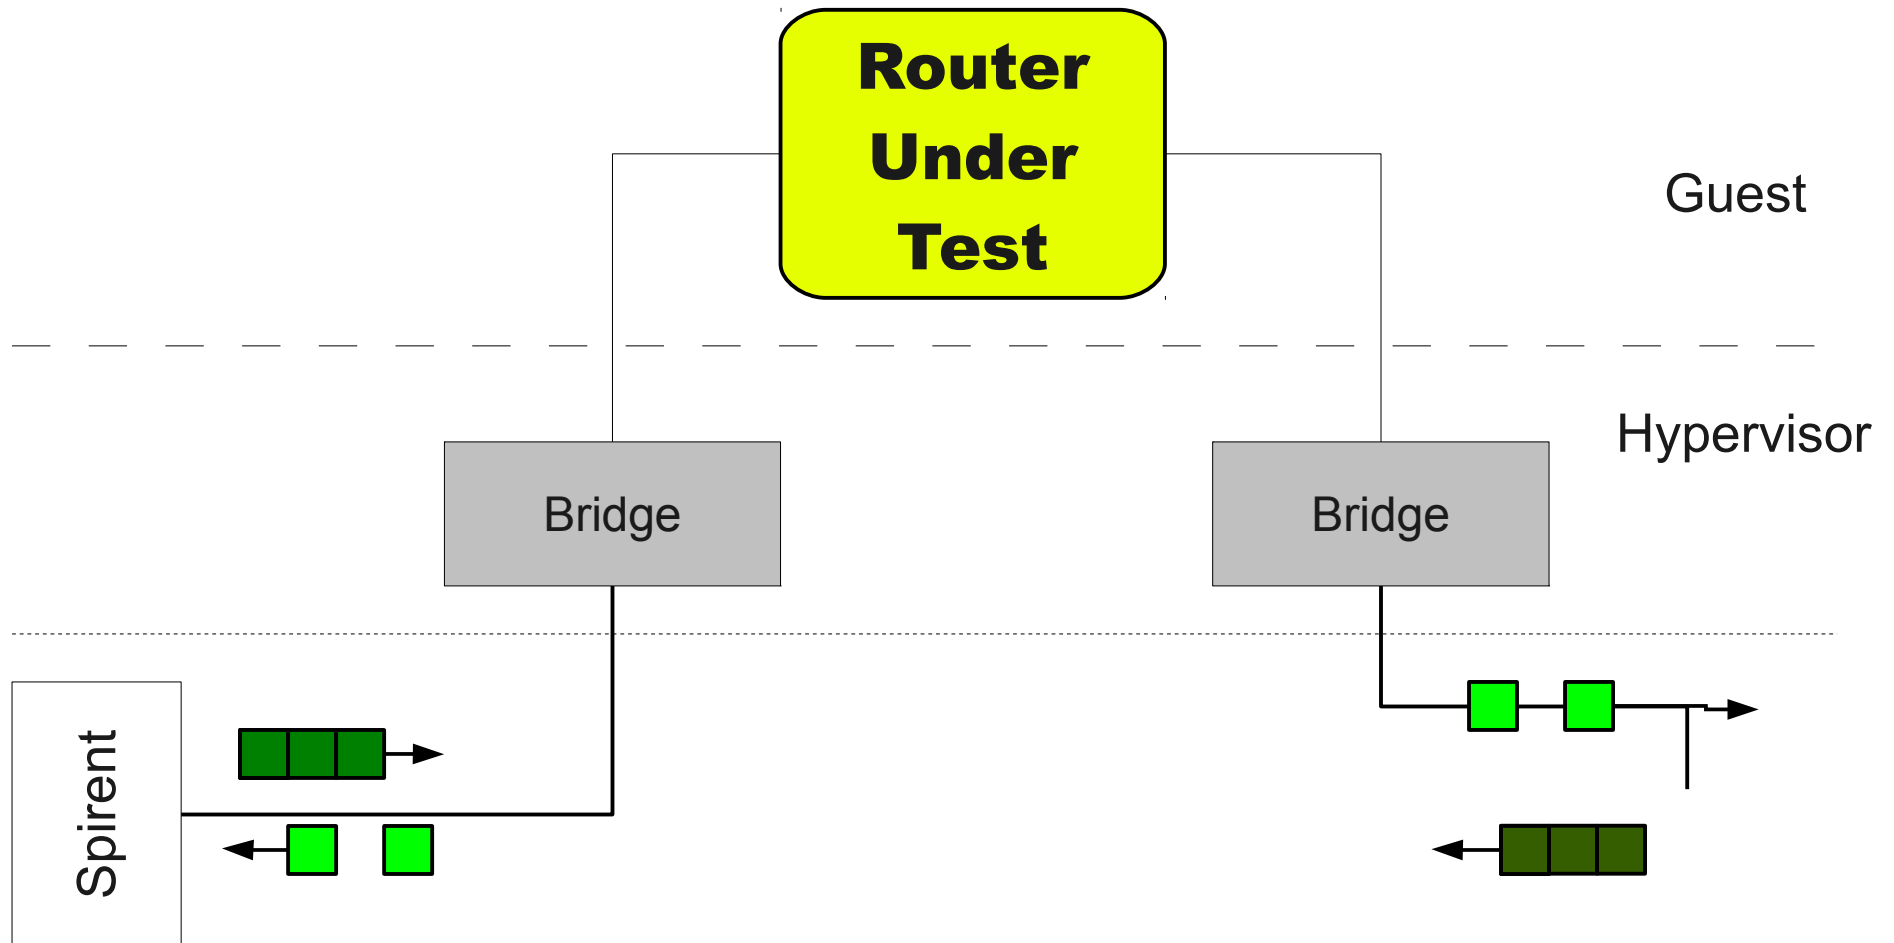

Virtualized Networking Performance

Router Benchmark RFC2544

Virtualized Router Benchmark

1 Gigabit bi-directional forwarding

TCP throughput over 10GB Ethernet

Multithread benchmark

Multiple Queue HW or SW