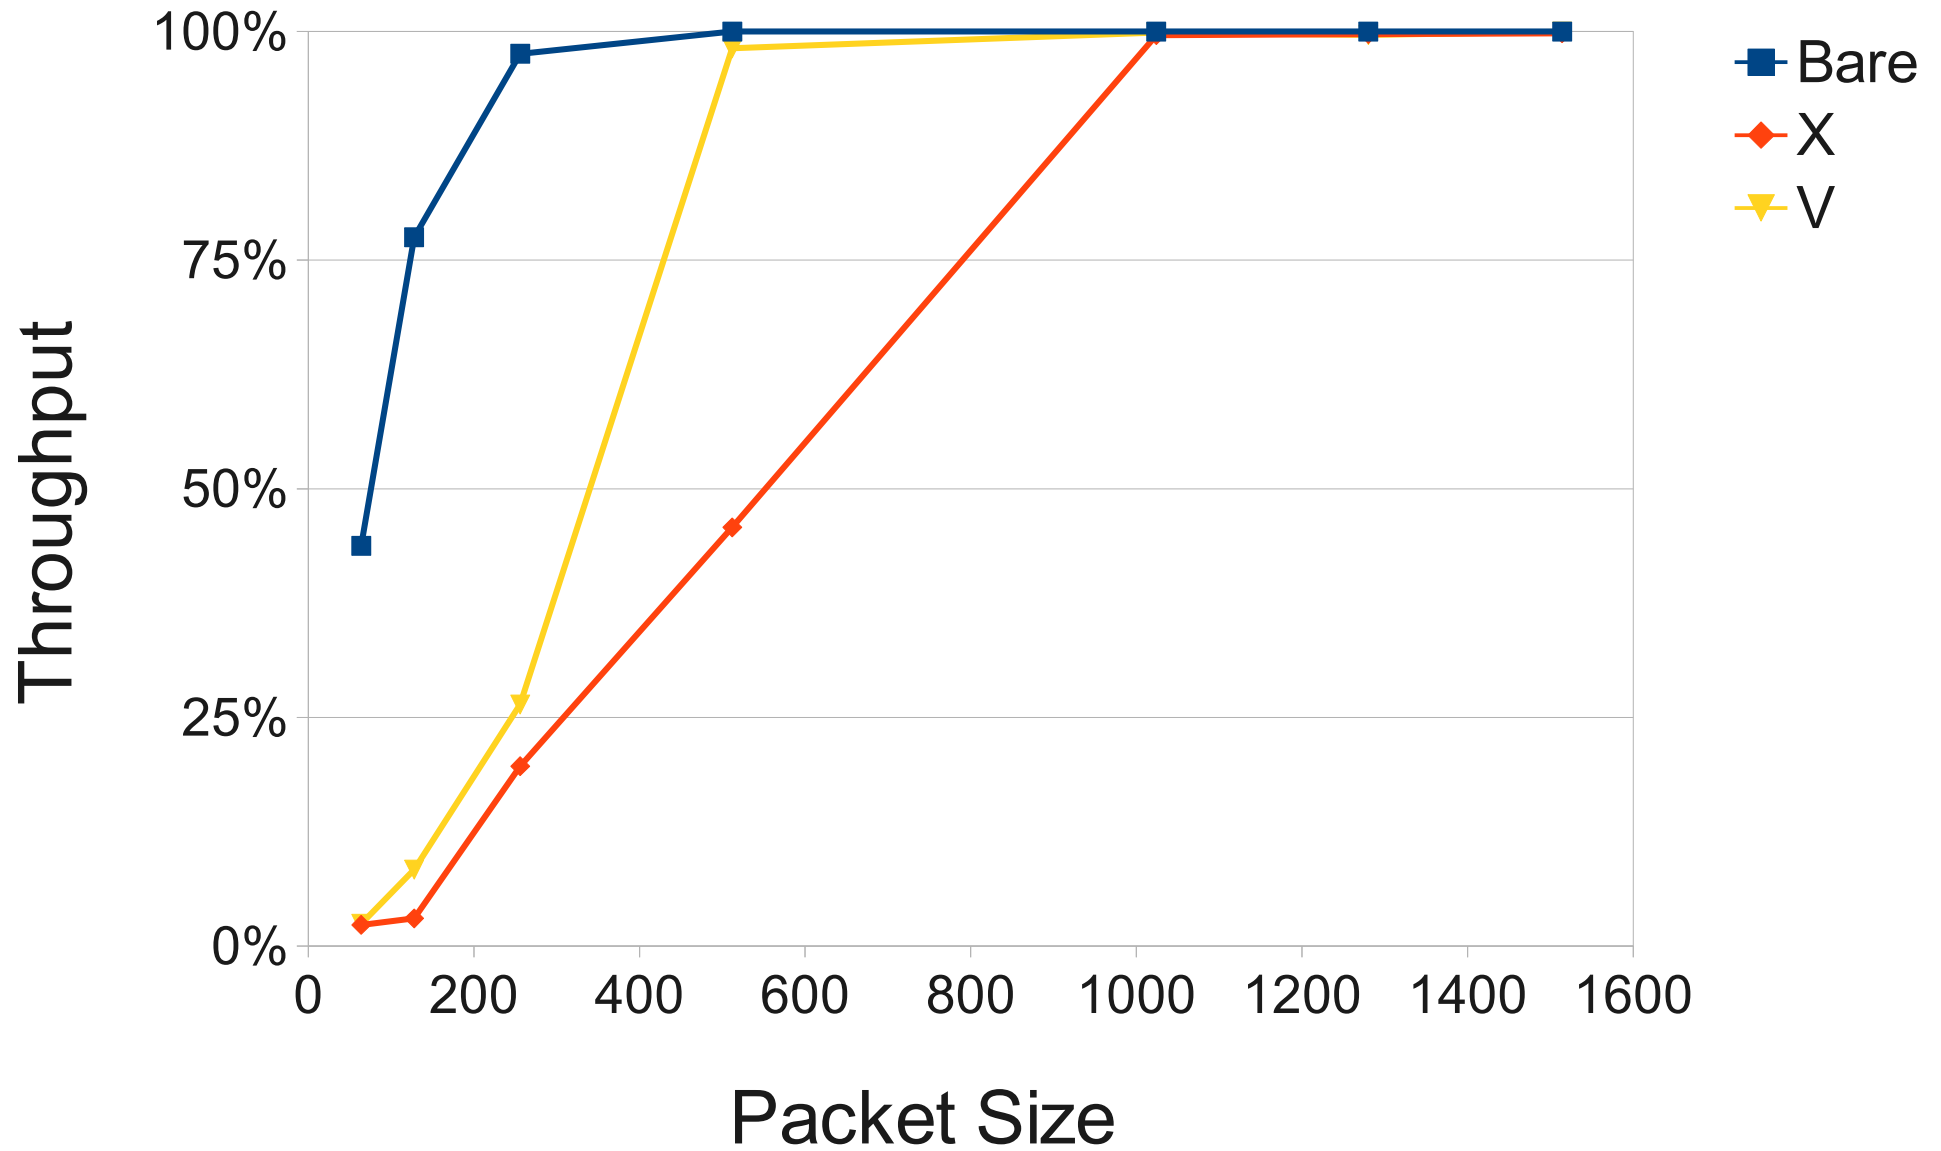

Virtualized Networking Performance

Router Benchmark RFC2544

Virtualized Router Benchmark

1 Gigabit bi-directional forwarding

TCP throughput over 10GB Ethernet

Multithread benchmark

Multiple Queue HW or SW