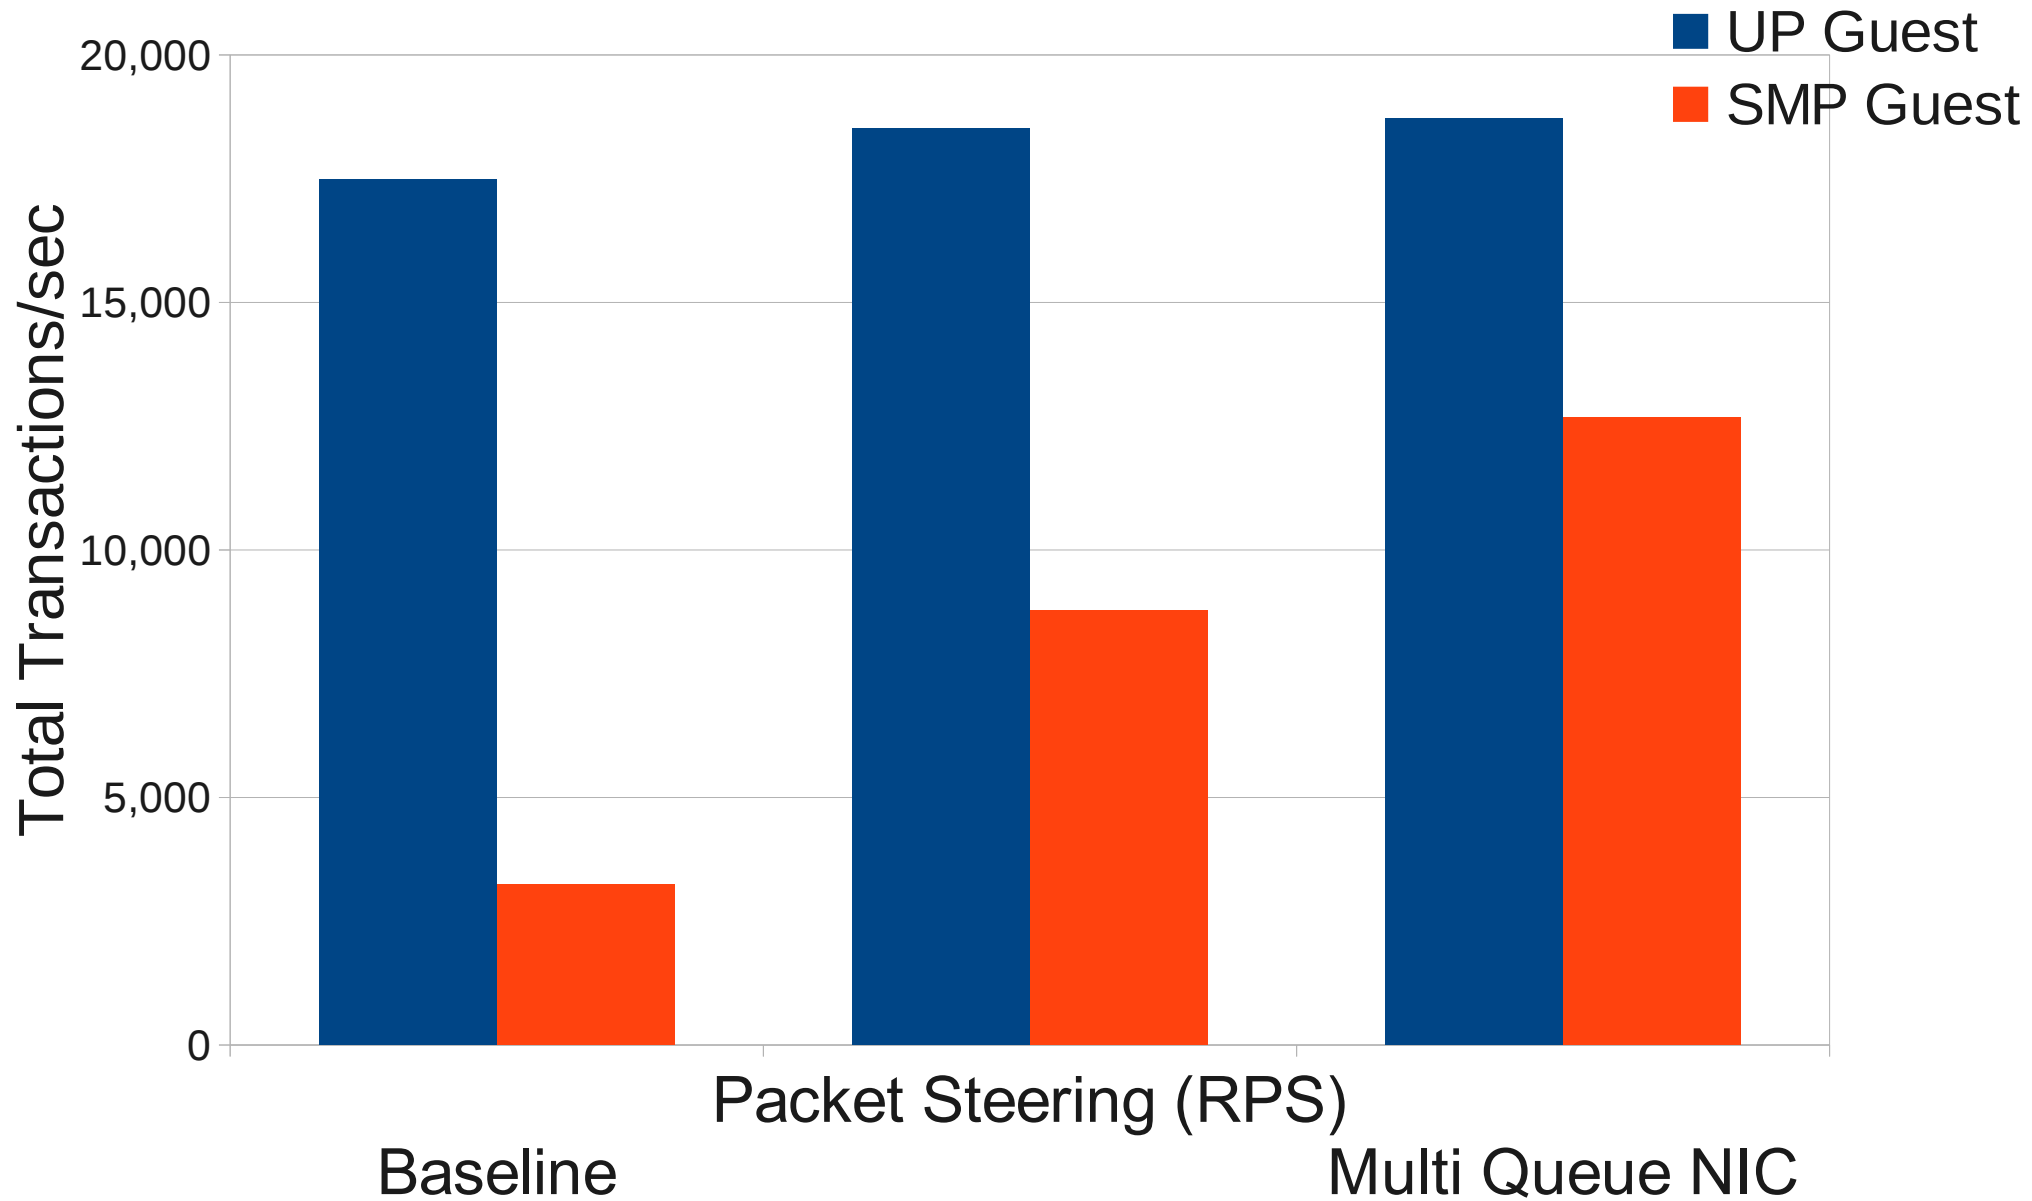

Virtualized Networking Performance

Router Benchmark RFC2544

Virtualized Router Benchmark

1 Gigabit bi-directional forwarding

TCP throughput over 10GB Ethernet

Multithread benchmark

Multiple Queue HW or SW