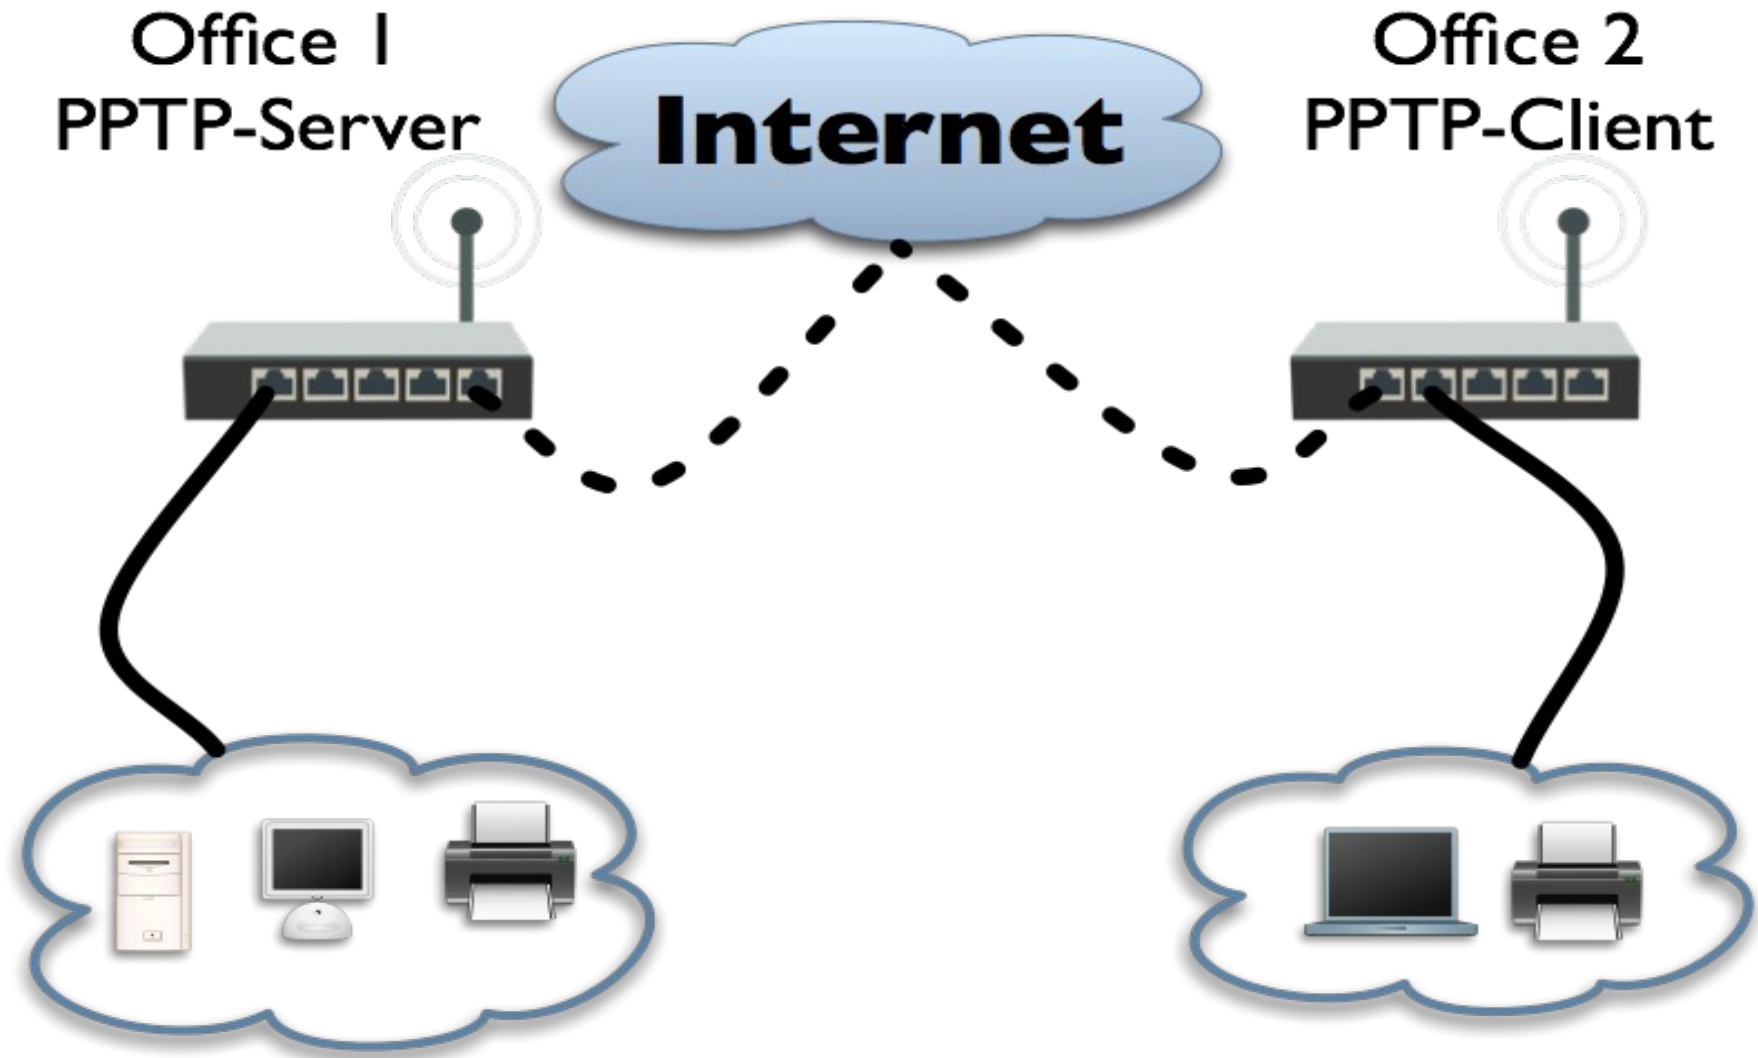

# Bridging

- Main use of bridge is VM frontend
- Most setup automated
- Except odd user

# RSTP

## Rapid Spanning Tree Protocol

- Code based on rstplib
  - Stagnant
  - No distro
- Code from EMC
  - Certification tested
  - Ugly
- Kernel version?
- Migration issues

# VEPA

- Push routing out to hardware
  - VM's send to bridge
  - Bridge bounces out to external hardware
- Implement in bridge, macvlan, tun, or all